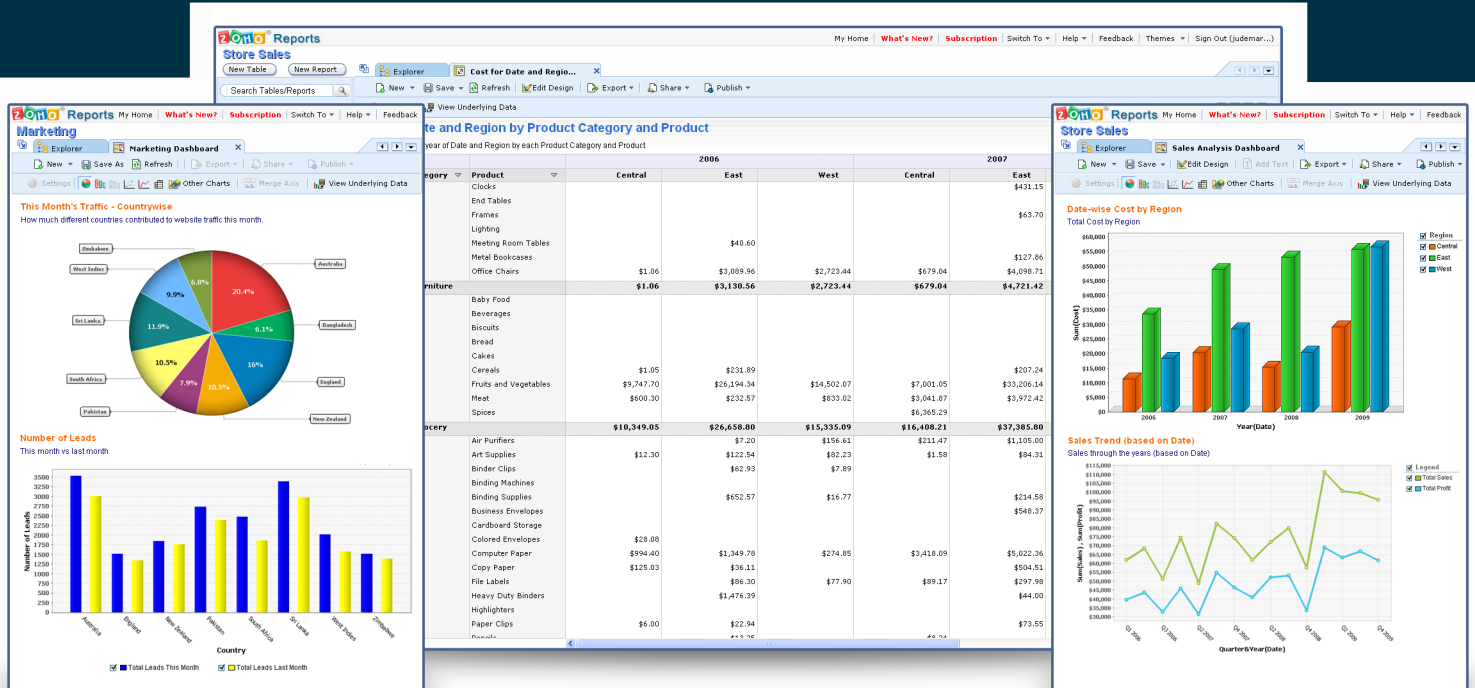

Zoho Reports

Online Reporting and Business Intelligence

Sign Up
for
FREE

FREE for 2 Users

Affordable BI & Reporting Tool Online. Starts at **USD 35** per month

- ◆ Drag & Drop Reporting (No IT help required)
- ◆ Easy Collaboration & Sharing
- ◆ No Upfront Cost
- ◆ Anytime, Anywhere Access

Features

- Upload data from a wide variety of files like CSV, TSV, XLS and HTML and web URLs
- Push and Synchronize data from databases (like Oracle, Microsoft SQL Server, MySQL and Microsoft Access) and applications behind Firewalls
- Easy to Adopt 'Spreadsheet-like' interface for data handling
- Intuitive Drag-and-Drop interface for creating reports
- Wide range of reporting components, including charts, pivot tables and tabular views.
- Dashboards for at-a-glance view of Key Performance Indicators (KPIs)
- SQL Query support for powerful data filtering and joining
- Easy Collaboration through sharing, publishing and embedding of reports & dashboards
- Highly secure SSL (https) connection support
- APIs for Integration and Extensibility
- White label solution for Independent Software Vendors (ISVs)

Benefits

- Instant ROI, increased productivity
- Rapid set-up & implementation
- Easy to use Drag & Drop Reporting. No IT help required!
- Anytime, anywhere access to data, reports and dashboards
- Highly effective collaboration with sharing and publishing features (No more emailing of attachments!)
- Centralized aggregation and maintenance of essential business data and reports (No more disparate spreadsheet marts!)
- No hardware/software to maintain
- No upfront cost or license fee involved
- Very affordable monthly subscription plans

Pricing

Free

100,000 rows & 2 users

Standard USD 35/Month

500,000 rows & 5 users

Professional USD 60/Month

1 Million rows & 10 users

Professional Plus USD 95/Month